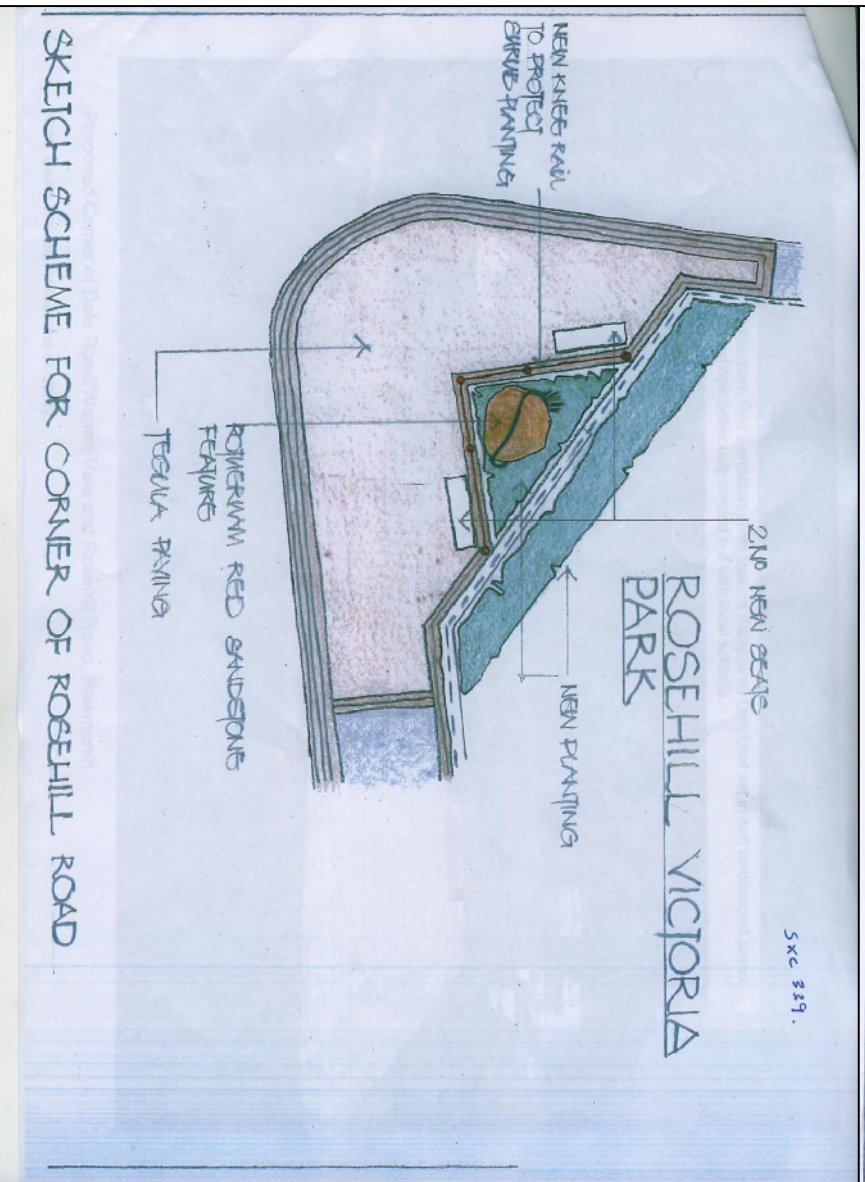

LANDSCAPING PROPOSALS

<p>Strategic Director: Karl Battersby Bsc (Hons) MTRP, MRPI</p>		<p>Rotherham Metropolitan Borough Council Environment & Development Services</p>		<p>Client:</p>	
<p>Rotherham Metropolitan Borough Council Environment & Development Services Bailey House, Rawmarsh Road, Rotherham S60 1TD</p>		<p>Rotherham Metropolitan Borough Council Environment & Development Services Bailey House, Rawmarsh Road, Rotherham S60 1TD</p>		<p>Rev.</p>	
<p>Rev.</p>		<p>Description</p>		<p>Title</p>	
<p>Drawn</p>		<p>Date</p>		<p>Chd. by</p>	
<p>Dwg. No. 122/A633.049/12</p>		<p>Rev.</p>		<p>Scales (if A3) 1:200</p>	
<p>LSG</p>		<p>March 2007</p>		<p>Rosehill Park Corner, Parkgate Landscaping Proposals</p>	